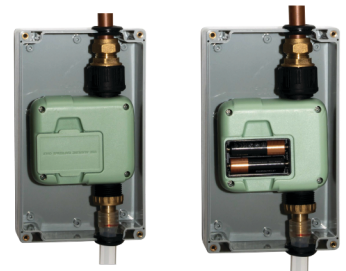

Warranty Information

- **Unit Warranty:** 12 months
- **Biofluid Shelf Life:** 12 months (excluded from warranty)