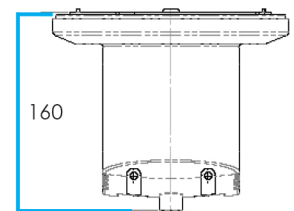

Install GreaseShot 1200mm AFFL, so it is above the height of the work table.

211