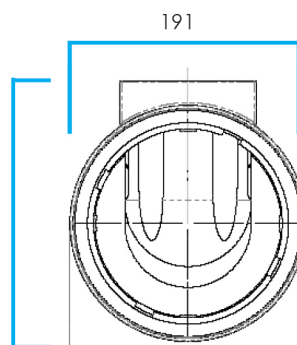

Install GreaseShot 1200mm AFFL, so it is above the height of the work table.

211